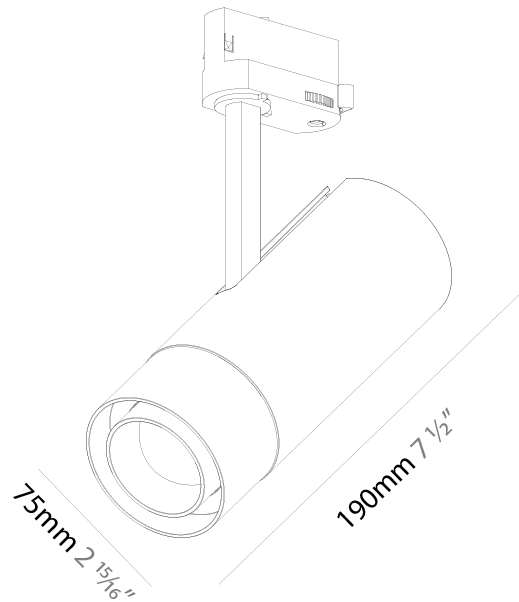

GENERAL

Series: Imagine
 Subseries: Imagine Flex
 Brand: Prolicht
 Division: Architectural
 Mounting Type: Track
 Mounting Location: Ceiling
 Subcategory: Spots

PHYSICAL

Shape: Cylinder
 Diameter (mm): 75
 Diameter (in): 2 ¹⁵/₁₆
 Height (mm): 190
 Height (in): 7 ¹/₂
 Max. Overall Height (mm): 210
 Max. Overall Height (in): 8 ¹/₄
 Light Distribution: Adjustable / Direct
 Weight (kg): 0.702
 Weight (lbs): 1.54
 Fixture Finish: SSR / BKV / CWI / CRY / HAB / UFT / ITA / RUA / FTG / MYG / LOD / PUS / FRO / FUP / KIA / POP / BLS / SPG / MEY / GOH / GUM / CHC / COM / ABZ / JAG / OBR / MOS / ROR
 Holder Finish: BLK / WHI / SIL
 Fixture Material: Aluminum Die Cast

OPTICAL

Reflector°: 14° to 48°
 Adjustability: Rotational 350°; Tilt 90°

RATINGS AND CERTIFICATIONS

Certified By: Certified for North American Standards
 IP rating: IP20

A3T110-

PROJECT

TYPE

SPECIFIER