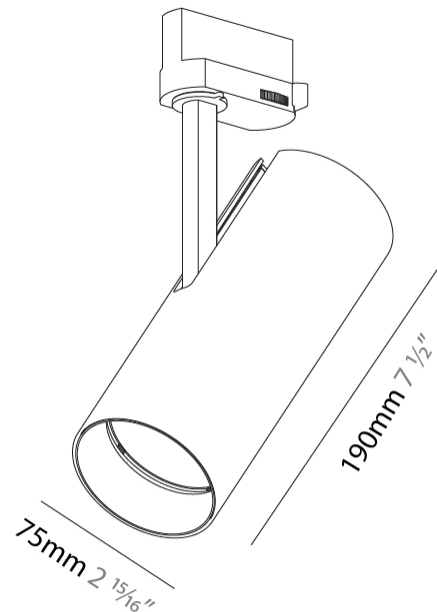

GENERAL

Series: Imagine
Subseries: Imagine 75
Brand: Prolicht
Division: Architectural
Mounting Type: Track
Mounting Location: Ceiling
Subcategory: Spots

PHYSICAL

Shape: Cylinder
Diameter (mm): 75
Diameter (in): 2 15/16
Height (mm): 190
Height (in): 7 1/2
Max. Overall Height (mm): 210
Max. Overall Height (in): 8 1/4
Light Distribution: Adjustable / Direct
Weight (kg): 0.768
Weight (lbs): 1.69
Fixture Finish: SSR / BKV / CWI / CRY / HAB / UFT / ITA / RUA / FTG / MYG / LOD / PUS / FRO / FUP / KIA / POP / BLS / SPG / MEY / GOH / GUM / CHC / COM / ABZ / JAG / OBR / MOS / ROR
Fixture Material: Aluminum Die Cast

ELECTRICAL

Lamp Type: LED (Zhaga Standard)
Input Wattage (W): 19
Total Output Wattage (W): 17.3
Dimming: Tri-Mode (Non-Dimming and Phase Dimming (120Vac only) and 0-10V Dimming)
Driver Included: Yes
Driver Location: Integrated
Driver Type: Constant Current - Universal
Driver Class: Class 2
Input Voltage (V): 120 - 277
Constant Current (MA): 500

LED

Number of LEDs: 1
Color Temperature (°K): 2700 / 3000 / 3500 / 4000
Max. Delivered Lumen (lm): 1432 / 1492 / 1555 / 1624
CRI: >90 CRI
Lamp Life (hrs): 50000

OPTICAL

Reflector: 16 / 32
Adjustability: Rotational 350°; Tilt 90°

RATINGS AND CERTIFICATIONS

Certified By: Certified for North American Standards
IP rating: IP20